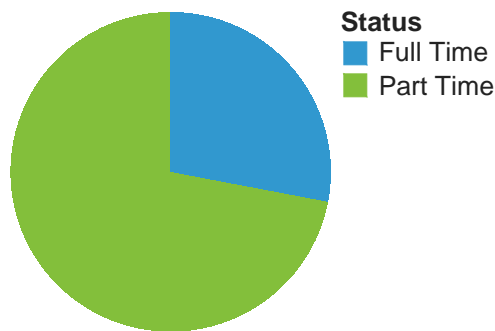

Only *is reported due to multiple status changes within an academic year.*