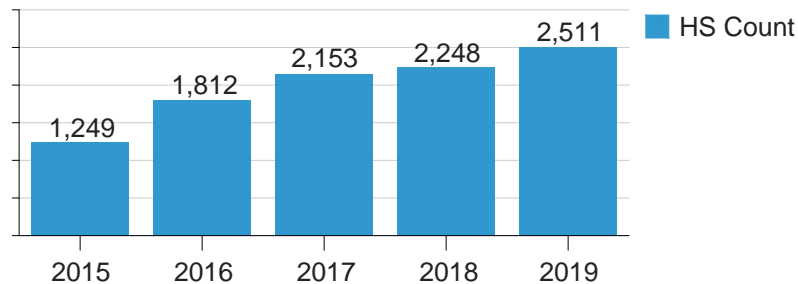

Enrollment: High School Collaboratives

High School Summary	
Year	Count
2015	1,249
2016	1,812
2017	2,153
2018	2,248
2019	2,511

Ó[~ } cÁ = Áæ } Á ~ } á ~] ß&æc^ áÁ@ã * @Á • & @ [[[Á • c ~ á ^ } cÁ & [~ } cÉÁ Úc ~ á ^ } c • Á & æ } Á á ^ Á á ~ æ] Á ^ } ; [[[Á á Á Ccæ Vá } * Á] [• c • ^ & [ ] á æ ! ^ Á & [~ / • ^ • Á - [Á à [c @ Á @ á * @ Á • & @ [[[Á æ } á Á] [• c • ^ & [ ] á æ ! ^ Á & ! ^ á á c DÁ [Á b [á } cÁ ^ } ; [[[Á á Á Ccæ Vá } * Á] [• c • ^ & [ ] á æ ! ^ Á & [~ / • ^ • Á - [Á] [• c • ^ & [ ] á æ ! ^ Á & ! ^ á á c Á [ ] ^ DÁ [Á à [c @ É